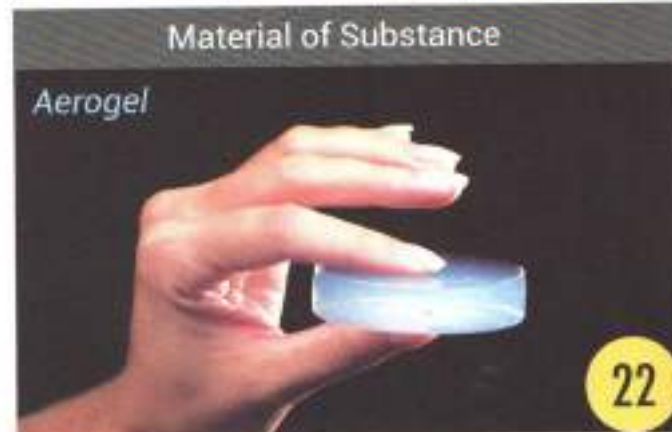

60

COVER STORY
NIRANJANI HIRANANDANI
Defying all odds!

102

92

106

22

88

FRONT RUNNER
ADITYA BHUTANI
Director & COO, AIS Glasperts

100

TECHNOLOGY & LIFE
JIMMY MISTRY

74

KITCHEN KORNER
SHAMI GOREGAOKER
Design Director, GA Design

7

BRAND BUZZ
MAHESH GUPTA
Kent RO Systems Ltd

For receiving such stories in your inbox, Subscribe to Surfaces Reporter's weekly Newsletter:
www.surfacesreporter.com